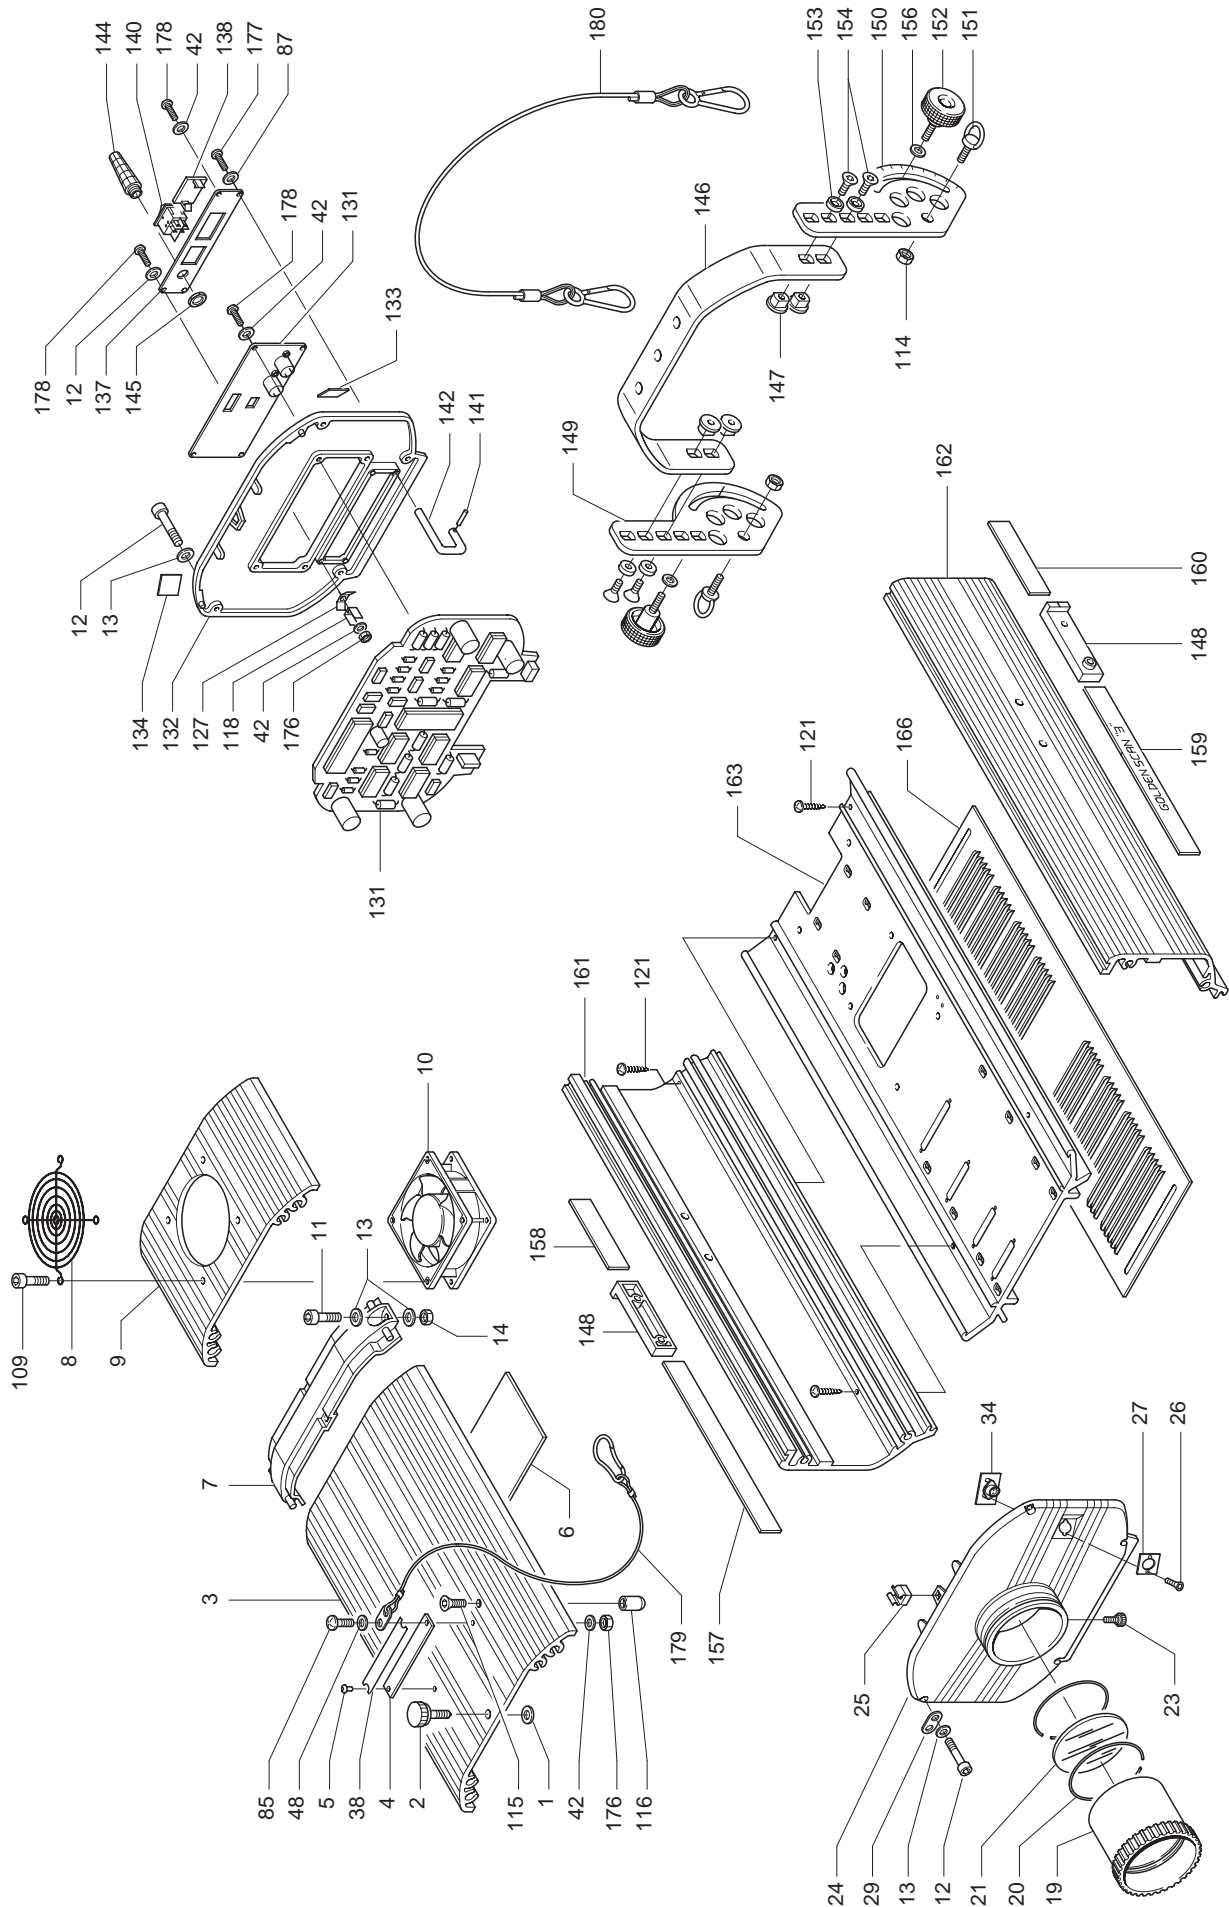

# GOLDEN SCAN 3

**HMI 1200**  
**HMI 1200 TV**  
Power supply and lamp assembly