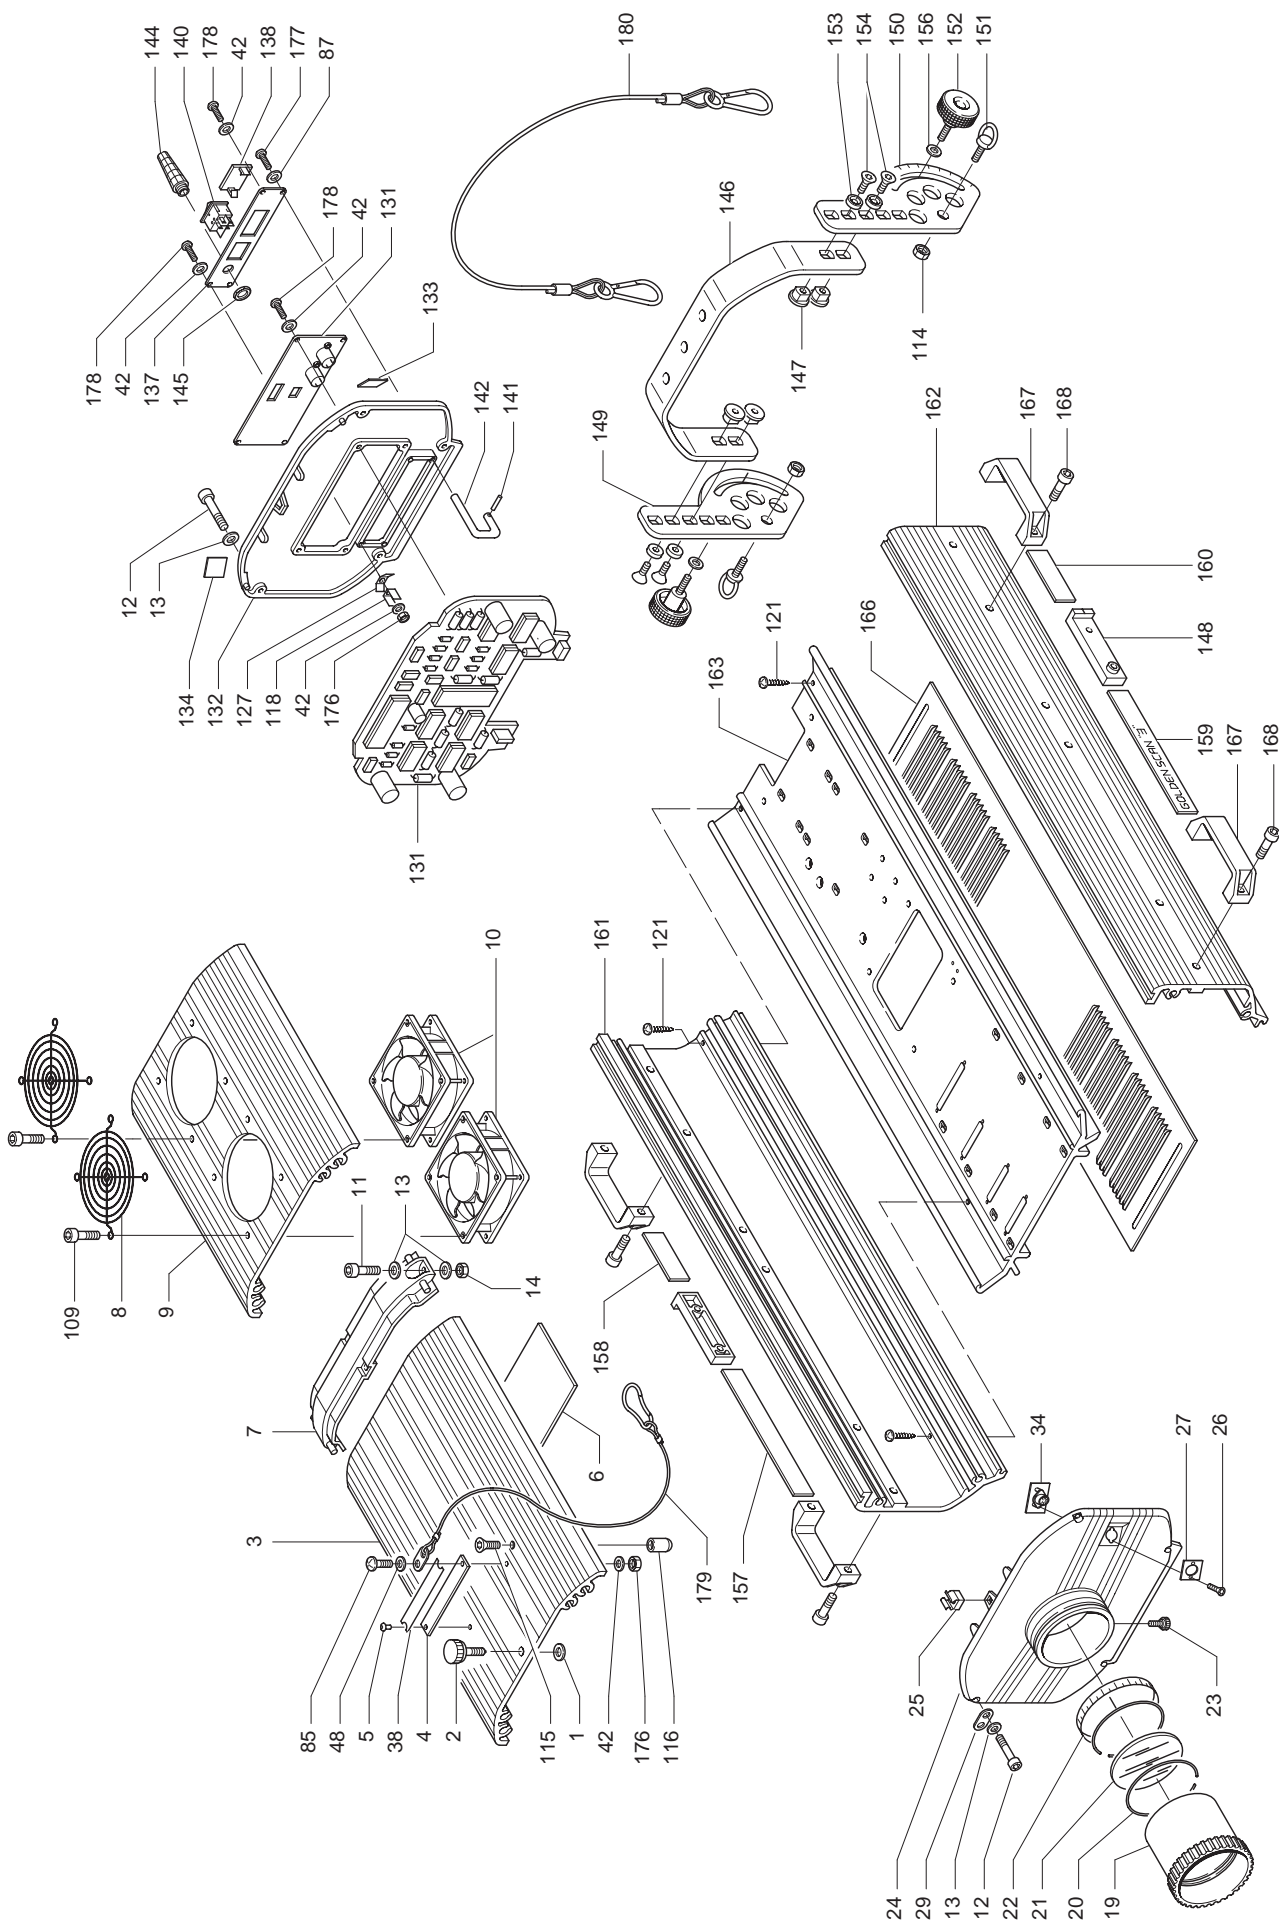

GOLDEN SCAN 3