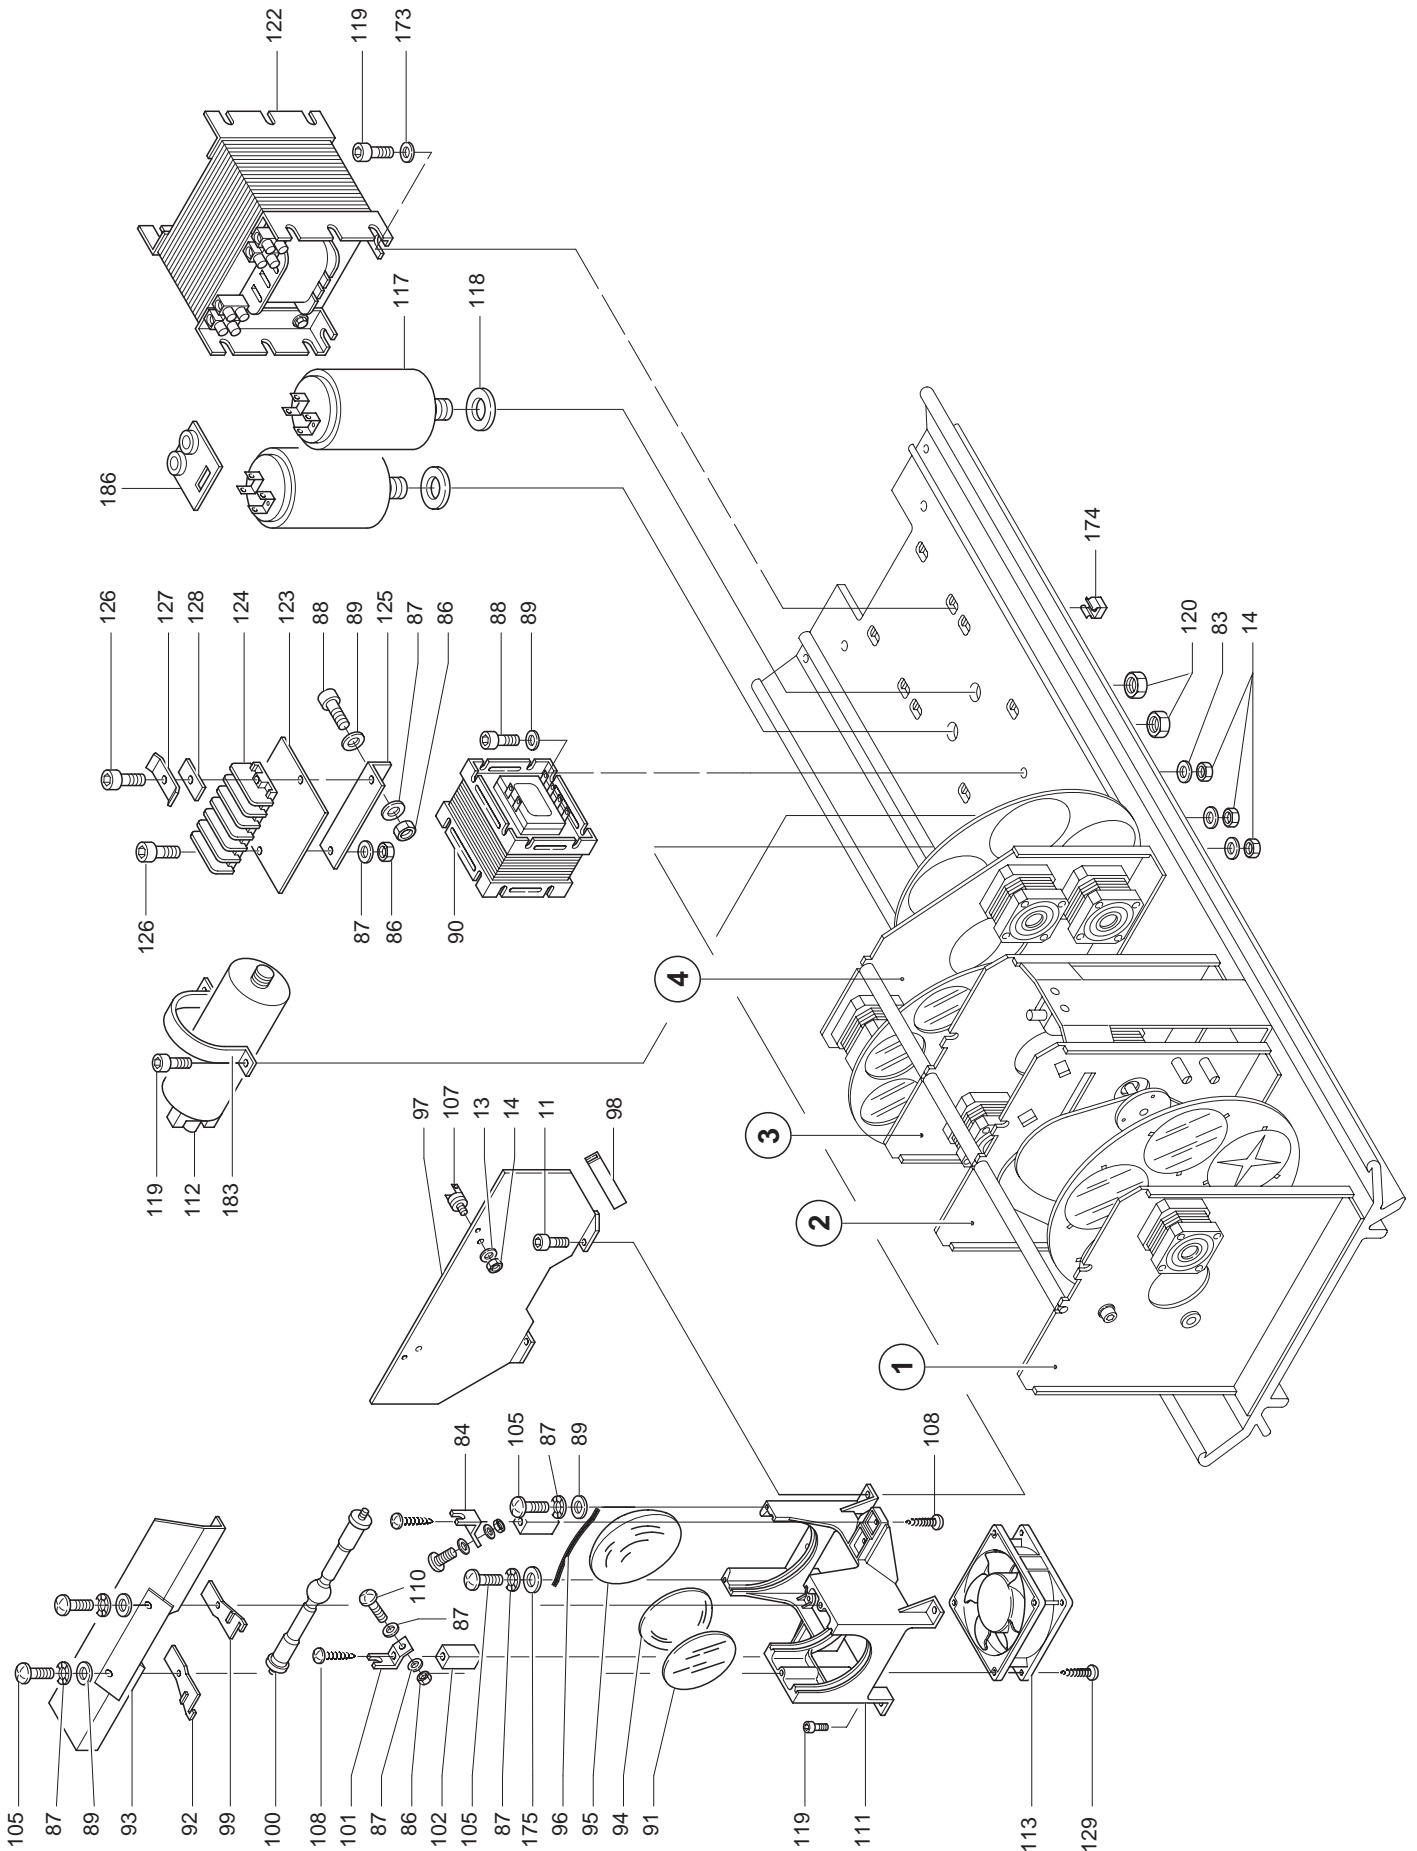

# GOLDEN SCAN 3

**HMI 1200**  
**HMI 1200 TV**  
Power supply and lamp assembly