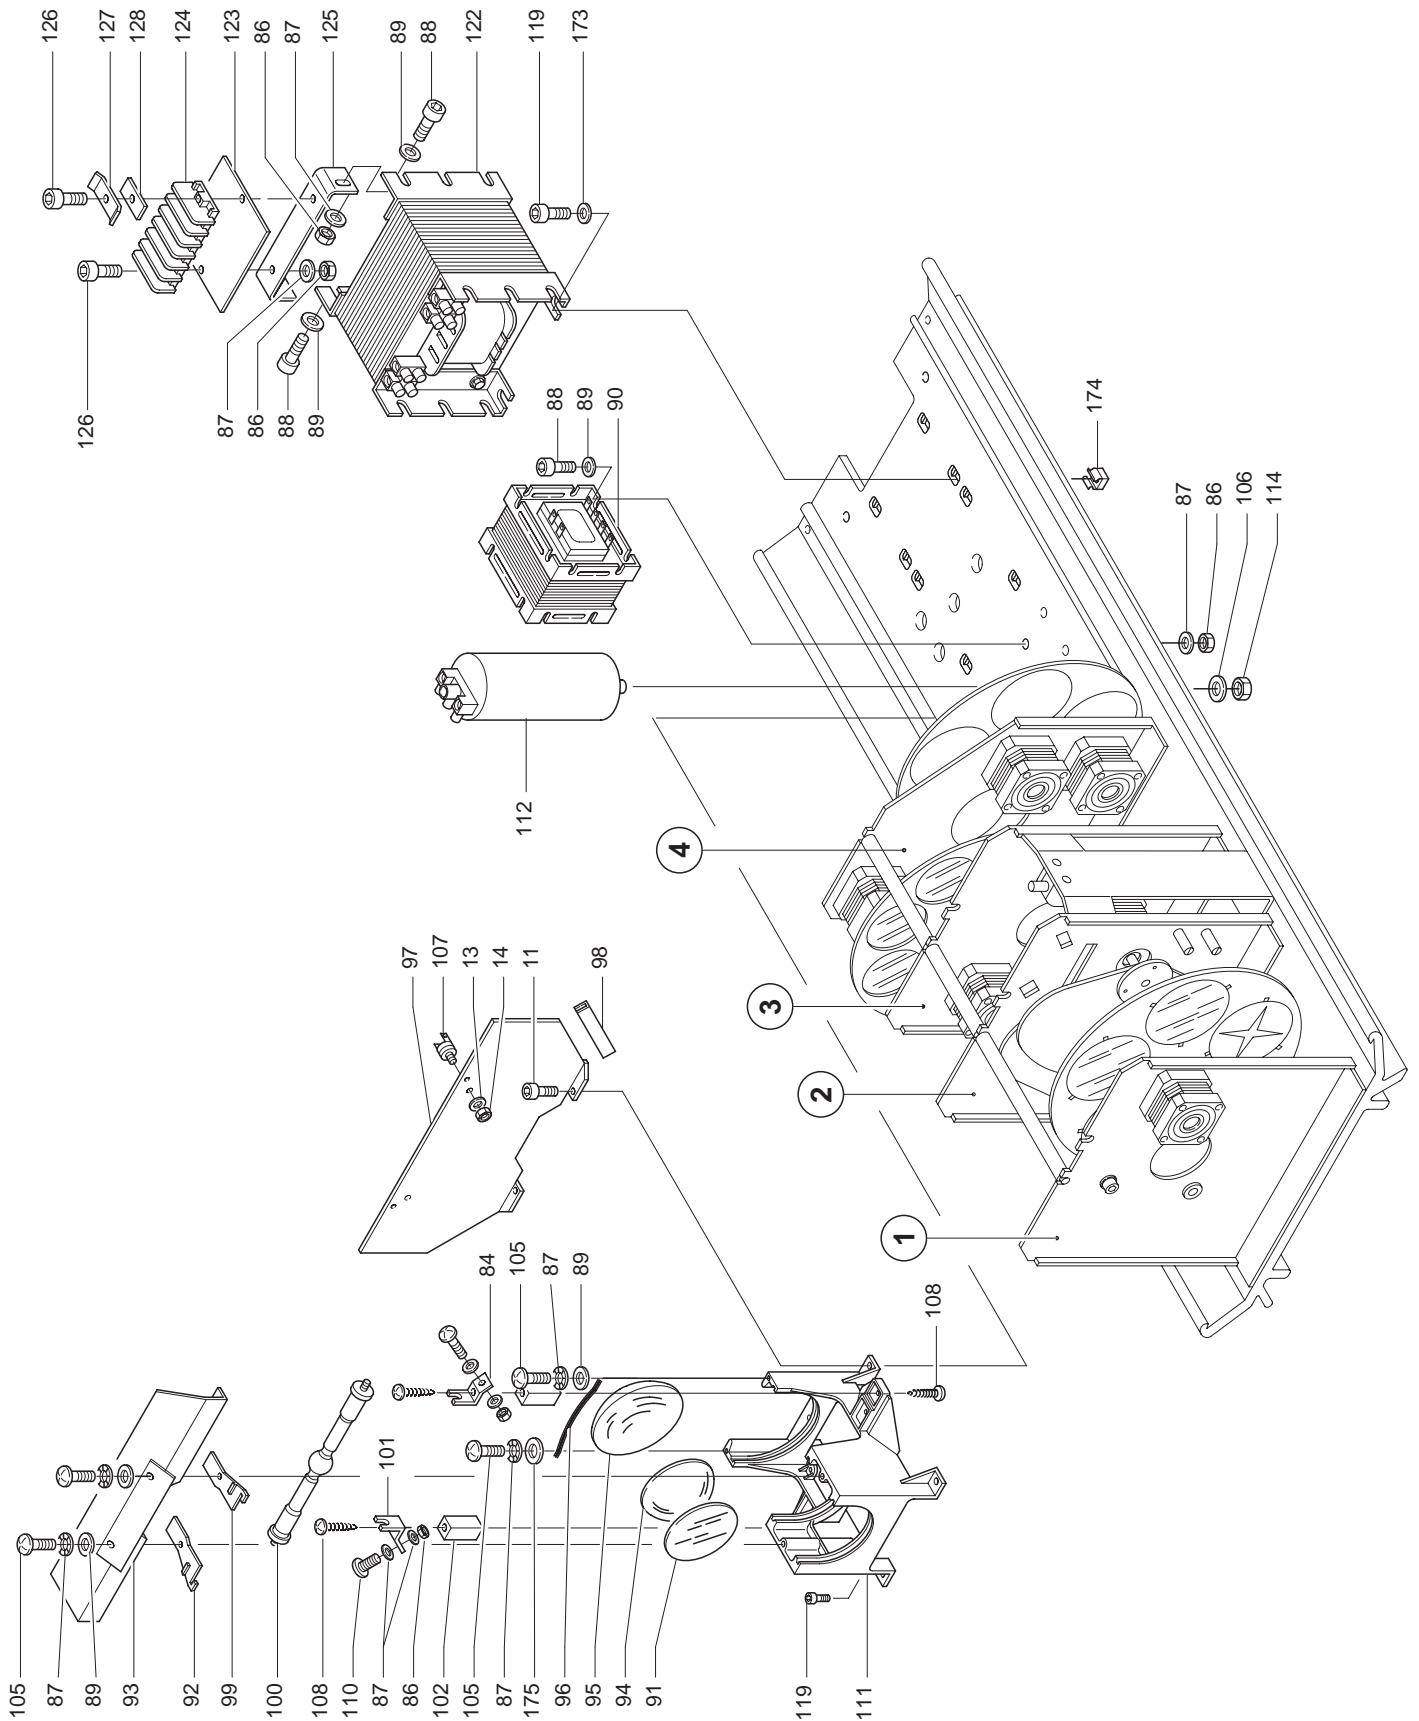

HMI 575

Power supply and lamp assembly

GOLDEN SCAN 3